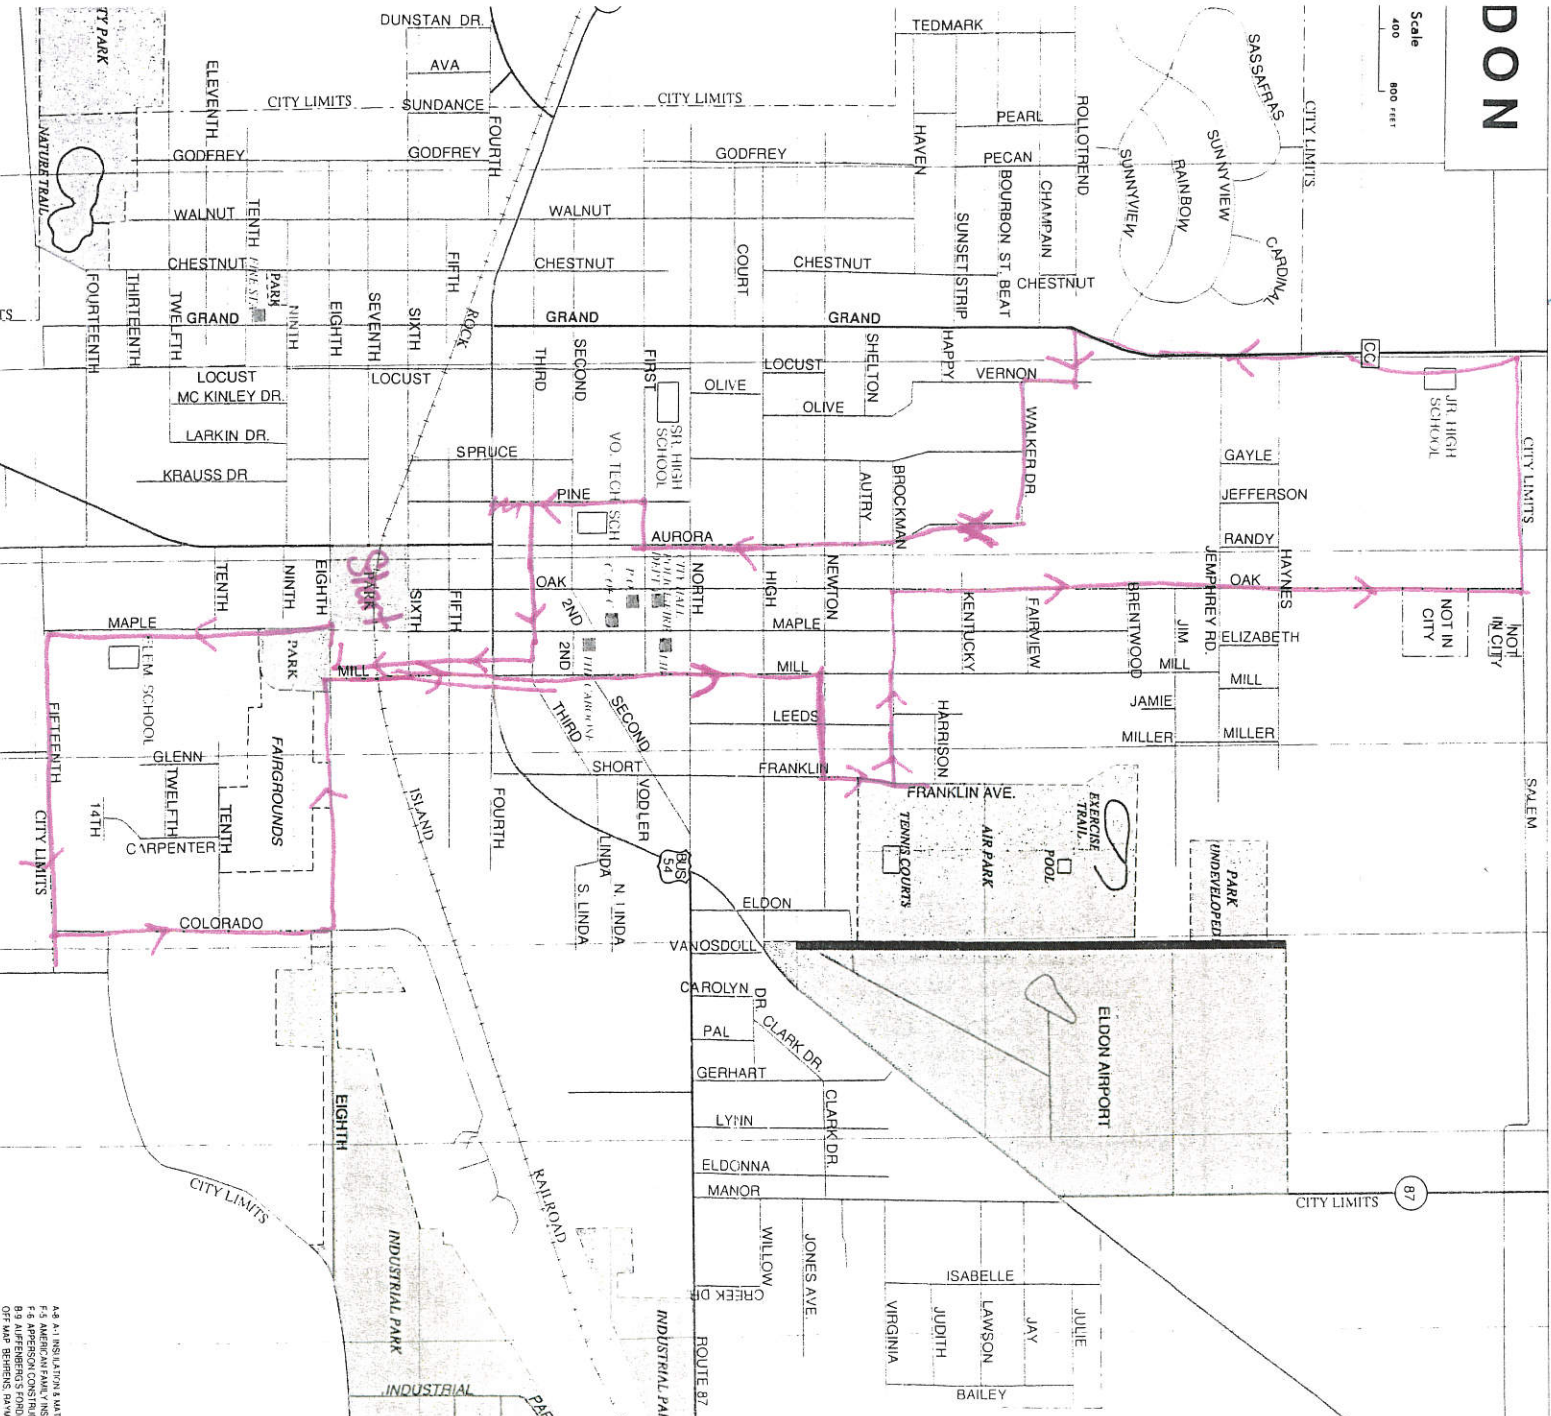

10K-7

DON

Scale
400 800 feet