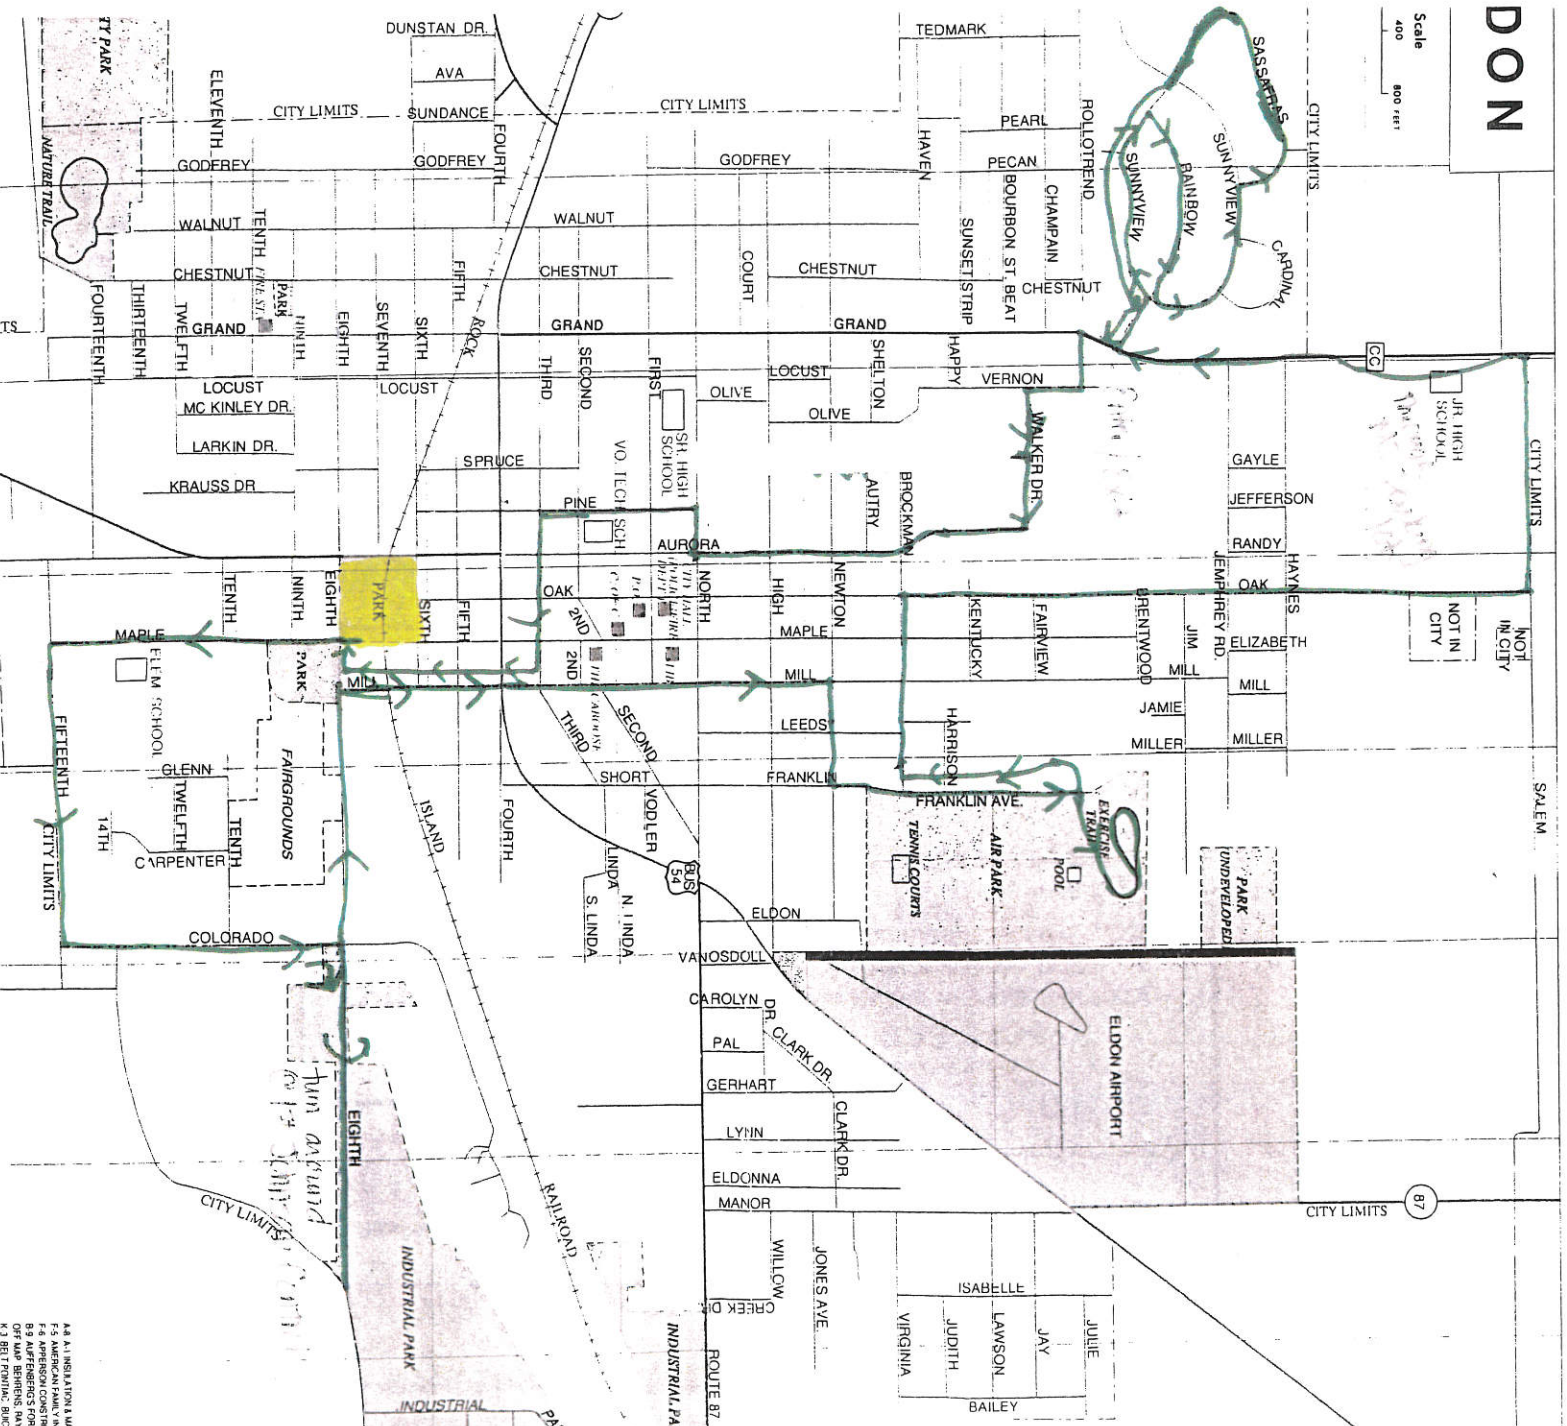

(9.3)

13K

Start / Finish @ Rock Island Park

DON

Scale
400 800 feet